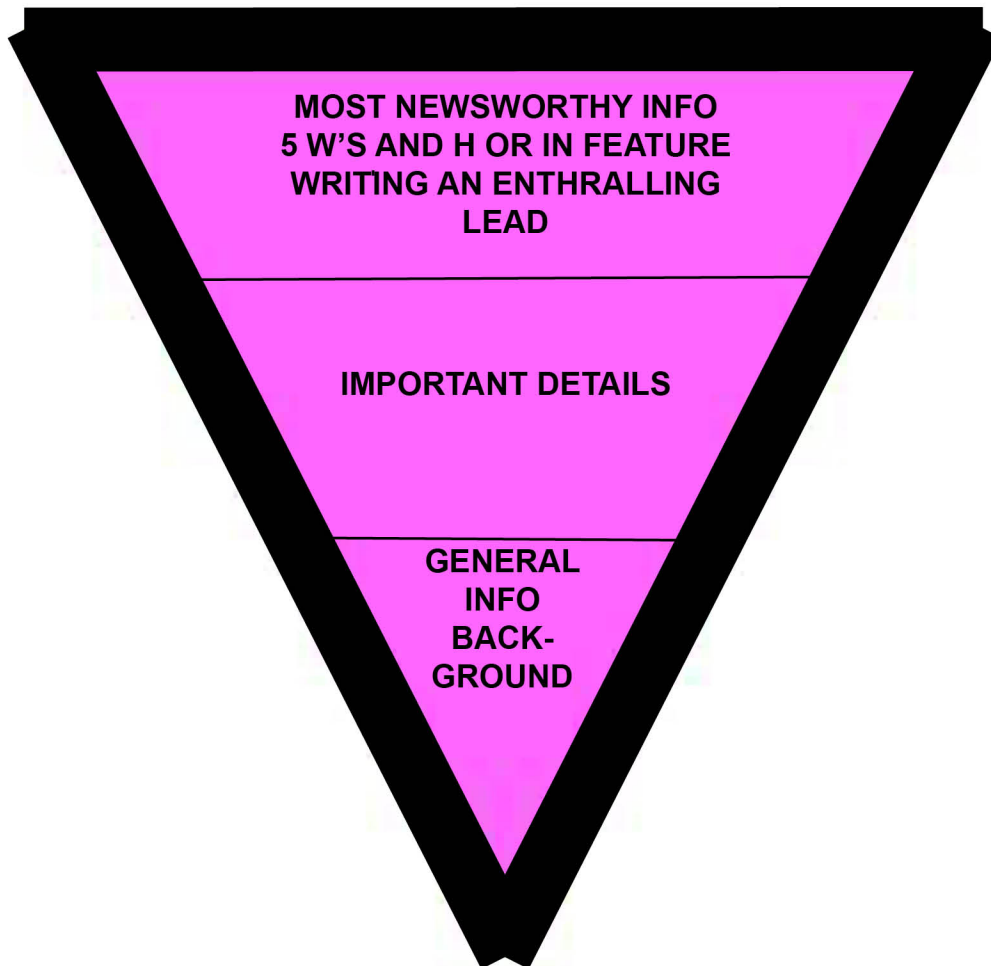

## **THE INVERTED PYRAMID**

Using it to write news

The inverted pyramid is a style of writing that involves NOT TELLING THE STORY IN THE ORDER THAT IT HAPPENED (chronological sequencing) but instead TELLING THE MOST IMPORTANT PART OF THE STORY FIRST.

### **FOR HARD NEWS:**

Lead is short, to the point, no emotion, very little description.

### **FOR FEATURES:**

Lead is more of an introduction, emotion or empathy plays a part, description is used to draw the reader in